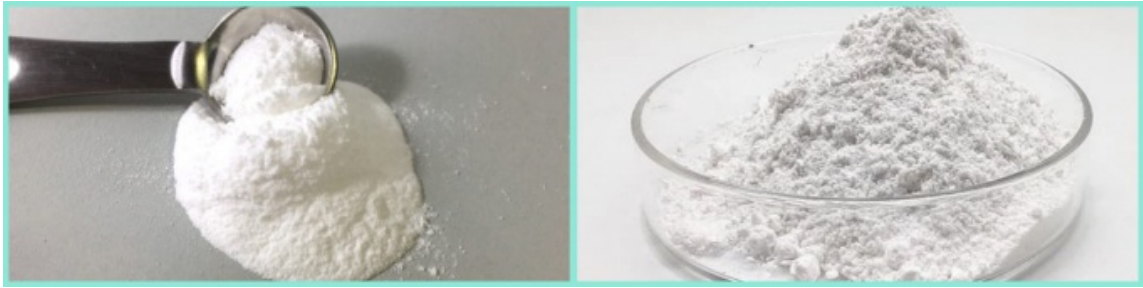

### Basic Information

- Place of Origin: China
- Brand Name: Hongbaiyi
- Certification: ISO, MUI, HACCP, HALAL
- Model Number: HBY-Sea Cucumber Collagen Peptide
- Minimum Order Quantity: 15KG
- Price: Negotiable
- Packaging Details: 15KG/Bag, 15KG/carton, or customized.
- Delivery Time: 3-5days, upon receipt of payment
- Payment Terms: T/T, Western Union, MoneyGram
- Supply Ability: 100,000kg/month

### Product Specification

- Product Name: Sea Cucumber Collagen Peptide
- State: Powder
- Mw: 500-1000Dal
- Smell: With The Product Unique Taste
- Grade: Food Grade
- Color: White Or Light White
- Shelf Life: 36 Months
- Application: Healthcare Supplement, Food Additives, Nutritional Supplement, Food Supplement, Food And Beverage, Skincare, Beauty Products
- Highlight: **Collagen Peptide Powder For Skin , 500-1000Dal Animal Collagen, Sea Cucumber Collagen Peptide Powder**

### More Images

### Product Description

**Basic Information of Sea Cucumber Collagen Peptide**

|            |                               |
|------------|-------------------------------|
| Item       | Sea Cucumber Collagen Peptide |
| Appearance | Powder or Granule             |
| Mw         | 500-1000Dal                   |
| Color      | White or light white          |
| Sample     | Available                     |
| Shelf Life | 36 months                     |